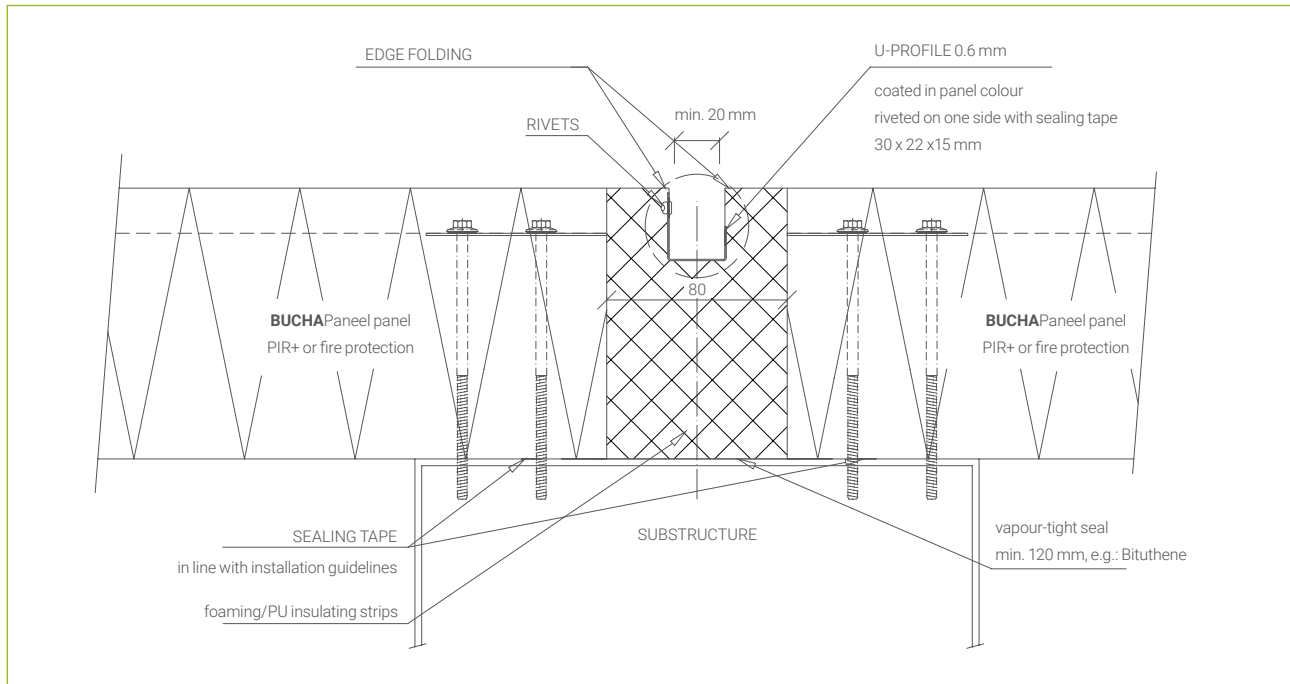

BRUCHA[®]Panel

Design Plus facade

Concealed fixing

RAL 7006 Beige grey, profile 2

PERFECT FINISH.
 DESIGN+ FACADE FOR HORIZONTAL PANEL INSTALLATION.
 VERSIONS WITH A CORE OF PIR+ OR MINERAL WOOL AVAILABLE.